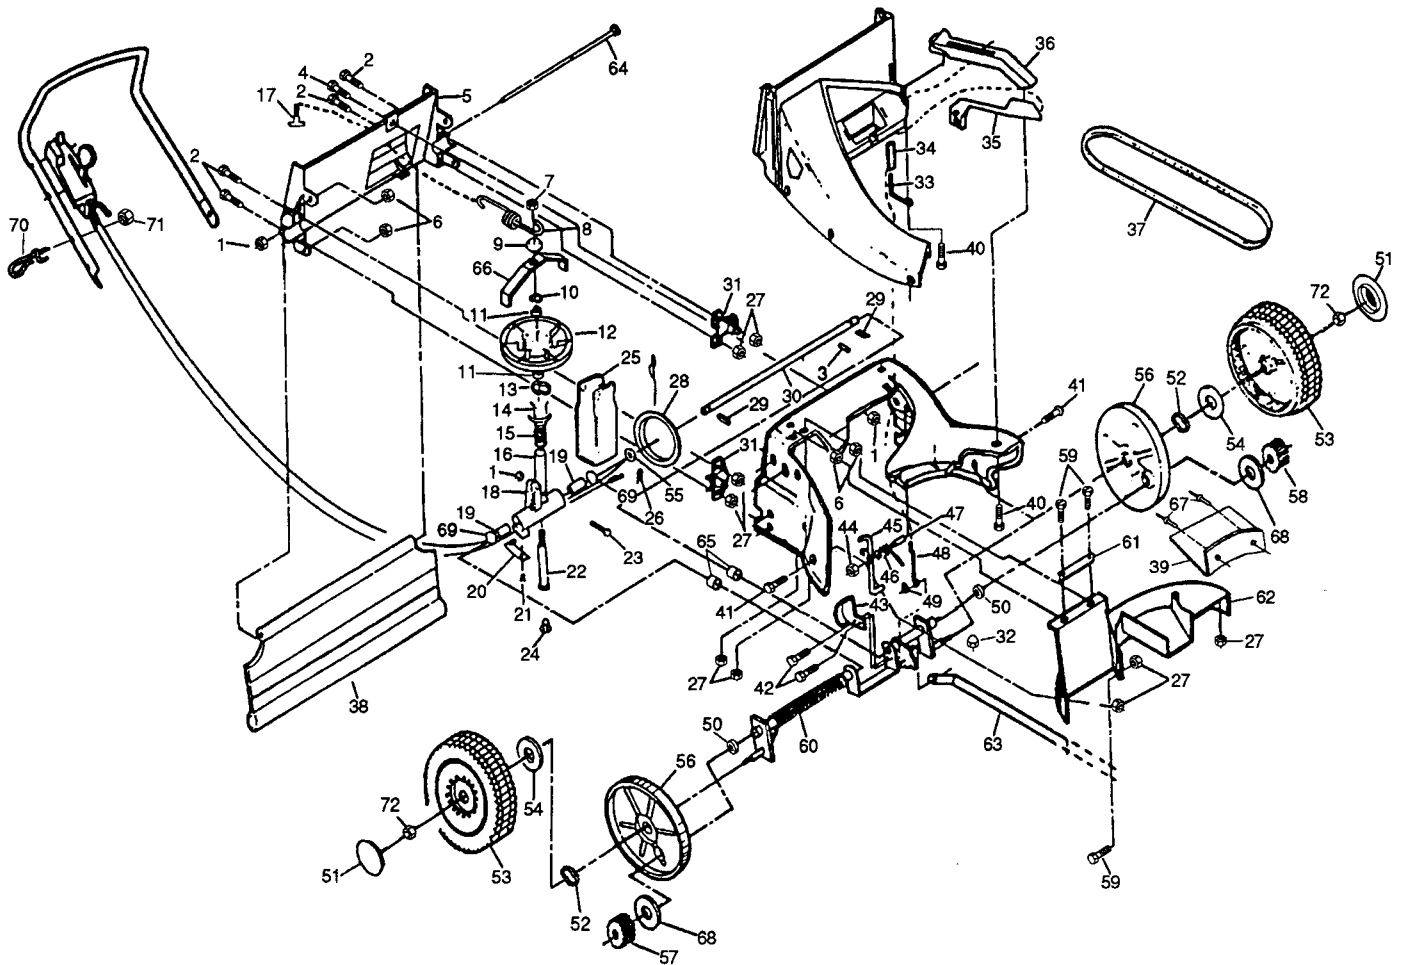

Prod.No: 954 06 76-01

Engine: B & S 124807 Type: 3429 Trim: 02

SPAREPARTS

107 26 16-62

*These parts must be purchased through an authorized Briggs & Stratton dealer.

Key No.	Part No.	Description	Key No.	Part No.	Description	Key No.	Part No.	Description
1	5320838-16	Self-Tapping Screw #10-32 x 5/8	42	5327506-94	Hi-Vac Tunnel	77	5320845-96	Engine Pulley
2	5322131-46	Cable Clamp *	45	5327521-10	Rear Door	78	5327516-25	Spacer
3	5321252-81	Drive Control Bar	46	5327507-83	Spring (Left)	79	-----	Engine - Briggs & Stratton*
4	5321388-56	Upper Handle	47	5327508-93	Hinge Rod			Model No. 124807
5	5321288-89	Machine Screw 1/4-20 x 2-3/4	48	5327518-72	Truss Head Screw 1/4-20 x 1/2	80	5320860-55	Machine Screw 1/4-20 x 2.25
6	5321288-90	Machine Screw 1/4-20 x 2-1/4	50	5327511-54	Screw #8-16 x .62	81	5320839-23	Flanged Locknut 3/8-16
7	5327515-84	Screw #6-20 x 3/8	52	5327507-00	Battery Cover	82	5327509-09	Battery
8	5327009-18	Drive/Speed Control Assembly	53	5327513-59	Lawn Mower Housing	83	5320866-49	Battery Pad
10	8732204-00	Hex Nut	54	5327511-55	Screw #8-16 x 1	--	5321300-24	Battery Charger (not shown)
11	5320571-43	Wave Washer	55	8741004-12	Flat Head Machine Screw 1/4-20 x 3/4	--	5168446-00	Molded Key (not shown)
12	5327513-85	Spacer	56	5321250-78	Engine Washer	--	5327010-07	Operator's Manual (Scandinavian)
14	8736804-00	Locknut 1/4-20	57	5328509-98	Hex Head Thread Rolling Screw 3/8-16 x 1-1/8	--	5327010-06	Operator's Manual (European)
15	5321349-33	Engine Zone Control Cable	58	5328510-00	Belt Snubber	--	5321413-17	Speed Control Decal
16	5320860-55	Machine Screw 1/4-20 x 2-1/4	59	5327508-38	Torque Tube Bushing	--	5327513-39	Quick 7 Decal
17	5321363-76	Handle Knob	59	5328510-00	Shoulder Bolt	--	5321073-39	Danger Decal (English/French)
18	5321252-51	Engine Control Bar	60	8743104-16	Truss Head Screw 1/4-20 x 1	--	5321298-40	Stripe Decal (Tunnel)
19	5321252-54	MZR Bracket	61	5328005-44	Hubcap	--	5321413-37	Model Decal (Front of Housing)
20	5320652-31	Screw 1/4-20 x 1/2	62	5327005-97	Throttle Control	--	5321413-38	"Partner" Decal (Front of Housing)
21	5321388-55	Lower Handle	63	5328013-78	Wheel and Tire Assembly	--	5327514-73	Warning Decal (English/French)
22	5321319-59	Handle Bolt 5/16-18 x 1-3/4	64	5320857-23	Washer	--	5328001-97	Noise Level Decal
23	5320664-26	Wire Tie	65	5321253-01	Front Torque Assembly	--	5321371-29	Caution Decal (English/French)
25	8736804-00	Locknut 1/4-20	66	5320837-31	Push Nut	--	5327006-96	Warning Decal (Multilingual)
26	5327517-82	Spacer	67	5321388-72	Front Baffle	--	5328010-36	Danish Importer Decal
27	5327521-83	Shoulder Bolt	68	5328510-84	Hex Head Screw 3/8-24 x 1-3/8	--	5321299-93	Drive Control Decal
28	5321388-53	Handle Link (Right)	69	5328502-63	Helical Lock Washer			
29	5321388-54	Handle Link (Left)	70	5328510-74	Hardened Washer			
31	5320631-24	Locknut	71	5321347-68	22" Blade			
34	8747605-14	Hex Head Bolt 5/16-18 x 7/8	72	5328515-14	Blade Adapter			
35	8749305-22	Hex Head Bolt 5/16-18 x 1-3/8	73	5321326-87	Catcher Frame			
36	5320652-31	Hex Head Machine Screw 1/4-20 x 1/2	74	5321327-86	Grass Catcher			
37	8747805-28	Hex Head Bolt 5/16-18 x 1-3/4	75	5320597-08	Set Screw 1/4-20 x 5/16			
38	5327507-20	Handle Bracket Assembly (Right)	76	5320876-77	Hi-Pro Key #HP-505			
40	5327507-17	Handle Bracket Assembly (Left)						