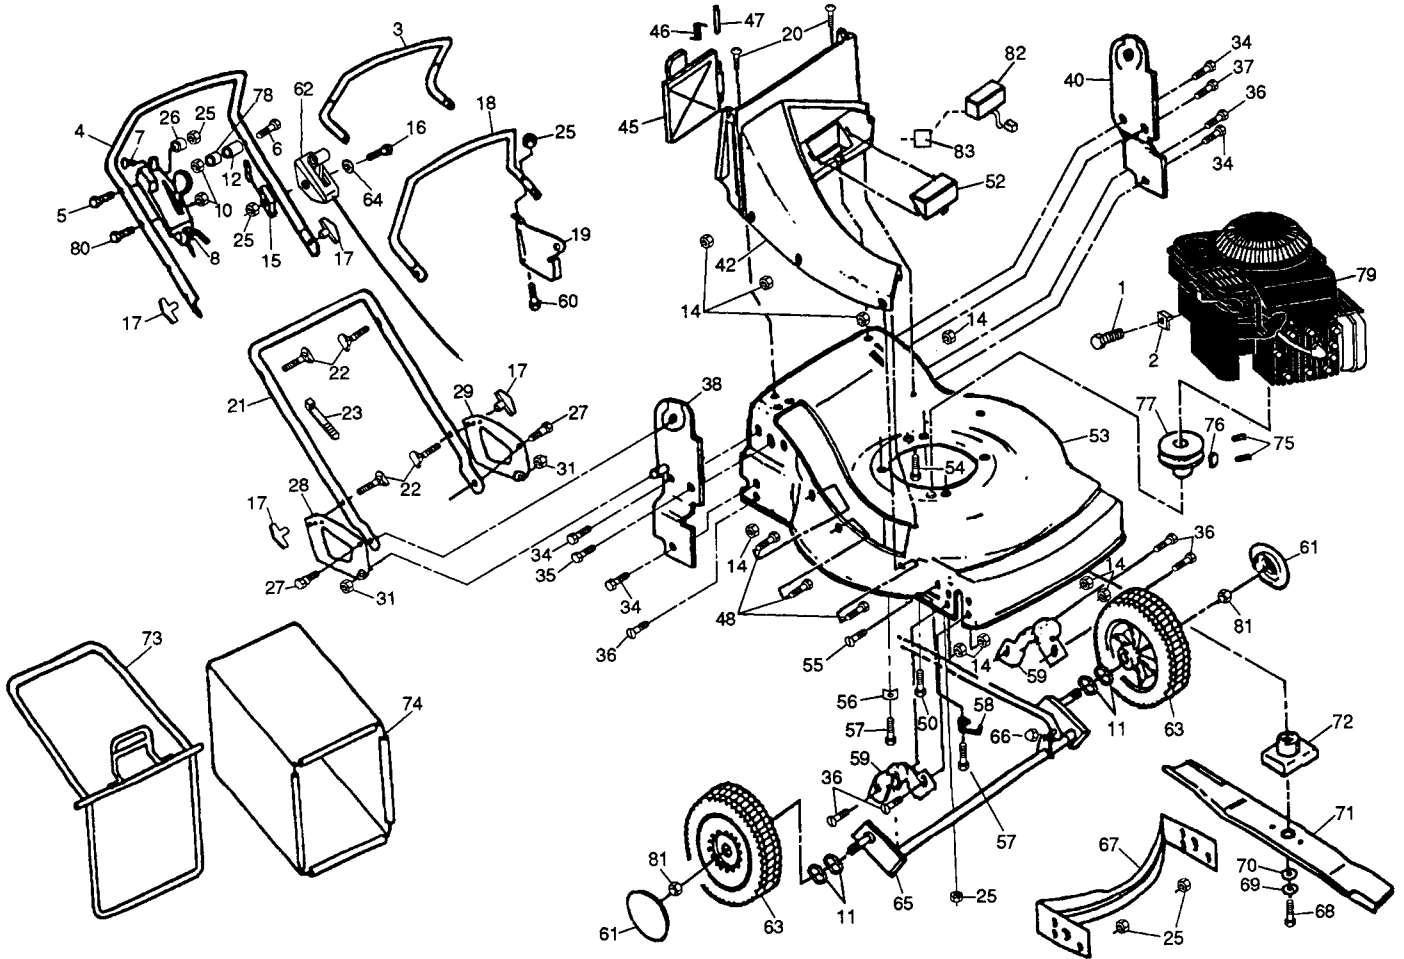

Prod.No: 954 06 76-01

Engine: B & S 124807 Type: 3429 Trim: 02

SPAREPARTS

107 26 16-62

*These parts must be purchased through an authorized Briggs & Stratton dealer.

Key No.	Part No.	Description	Key No.	Part No.	Description	Key No.	Part No.	Description
1	5320838-16	Self-Tapping Screw #10-32 x 5/8	42	5327506-94	Hi-Vac Tunnel	77	5320845-96	Engine Pulley
2	5322131-46	Cable Clamp *	45	5327521-10	Rear Door	78	5327516-25	Spacer
3	5321252-81	Drive Control Bar	46	5327507-83	Spring (Left)	79	-----	Engine - Briggs & Stratton*
4	5321388-56	Upper Handle	47	5327508-93	Hinge Rod			Model No. 124807
5	5321288-89	Machine Screw 1/4-20 x 2-3/4	48	5327518-72	Truss Head Screw 1/4-20 x 1/2	80	5320860-55	Machine Screw 1/4-20 x 2.25
6	5321288-90	Machine Screw 1/4-20 x 2-1/4	50	5327511-54	Screw #8-16 x .62	81	5320839-23	Flanged Locknut 3/8-16
7	5327515-84	Screw #6-20 x 3/8	52	5327507-00	Battery Cover	82	5327509-09	Battery
8	5327009-18	Drive/Speed Control Assembly	53	5327513-59	Lawn Mower Housing	83	5320866-49	Battery Pad
10	8732204-00	Hex Nut	54	5327511-55	Screw #8-16 x 1	--	5321300-24	Battery Charger (not shown)
11	5320571-43	Wave Washer	55	8741004-12	Flat Head Machine Screw 1/4-20 x 3/4	--	5168446-00	Molded Key (not shown)
12	5327513-85	Spacer	56	5321250-78	Engine Washer	--	5327010-07	Operator's Manual (Scandinavian)
14	8736804-00	Locknut 1/4-20	57	5328509-98	Hex Head Thread Rolling Screw 3/8-16 x 1-1/8	--	5327010-06	Operator's Manual (European)
15	5321349-33	Engine Zone Control Cable	58	5328510-00	Belt Snubber	--	5321413-17	Speed Control Decal
16	5320860-55	Machine Screw 1/4-20 x 2-1/4	59	5327508-38	Torque Tube Bushing	--	5327513-39	Quick 7 Decal
17	5321363-76	Handle Knob	59	5328510-00	Shoulder Bolt	--	5321073-39	Danger Decal (English/French)
18	5321252-51	Engine Control Bar	60	8743104-16	Truss Head Screw 1/4-20 x 1	--	5321298-40	Stripe Decal (Tunnel)
19	5321252-54	MZR Bracket	61	5328005-44	Hubcap	--	5321413-37	Model Decal (Front of Housing)
20	5320652-31	Screw 1/4-20 x 1/2	62	5327005-97	Throttle Control	--	5321413-38	"Partner" Decal (Front of Housing)
21	5321388-55	Lower Handle	63	5328013-78	Wheel and Tire Assembly	--	5327514-73	Warning Decal (English/French)
22	5321319-59	Handle Bolt 5/16-18 x 1-3/4	64	5320857-23	Washer	--	5328001-97	Noise Level Decal
23	5320664-26	Wire Tie	65	5321253-01	Front Torque Assembly	--	5321371-29	Caution Decal (English/French)
25	8736804-00	Locknut 1/4-20	66	5320837-31	Push Nut	--	5327006-96	Warning Decal (Multilingual)
26	5327517-82	Spacer	67	5321388-72	Front Baffle	--	5328010-36	Danish Importer Decal
27	5327521-83	Shoulder Bolt	68	5328510-84	Hex Head Screw 3/8-24 x 1-3/8	--	5321299-93	Drive Control Decal
28	5321388-53	Handle Link (Right)	69	5328502-63	Helical Lock Washer			
29	5321388-54	Handle Link (Left)	70	5328510-74	Hardened Washer			
31	5320631-24	Locknut	71	5321347-68	22" Blade			
34	8747605-14	Hex Head Bolt 5/16-18 x 7/8	72	5328515-14	Blade Adapter			
35	8749305-22	Hex Head Bolt 5/16-18 x 1-3/8	73	5321326-87	Catcher Frame			
36	5320652-31	Hex Head Machine Screw 1/4-20 x 1/2	74	5321327-86	Grass Catcher			
37	8747805-28	Hex Head Bolt 5/16-18 x 1-3/4	75	5320597-08	Set Screw 1/4-20 x 5/16			
38	5327507-20	Handle Bracket Assembly (Right)	76	5320876-77	Hi-Pro Key #HP-505			
40	5327507-17	Handle Bracket Assembly (Left)						